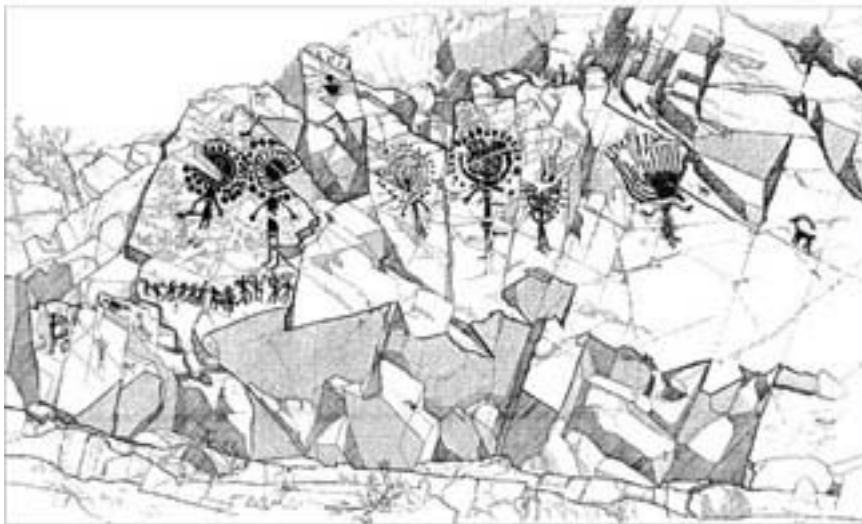

Tamgaly Figures

Fig 1 – Aerial view of the gorge of Tamgaly, showing the low-hill relief

Fig 2 – Aerial view of the gorge of Tamgaly, with river Tamgaly active

THE ARCHAEOLOGICAL MAP OF COMPLEX TAMGALY

Fig 3 – Geo-archaeological map of the Tamgaly complex

Fig 7 – Middle Bronze Age archer with a wolf mask

Fig. 1. "Pantheon" (the main scene with the solar images)

Fig 8 – ‘Pantheon’ of solar-headed deities (group IV, surface 118)

Fig 9 – Turkic warrior-standard bearers