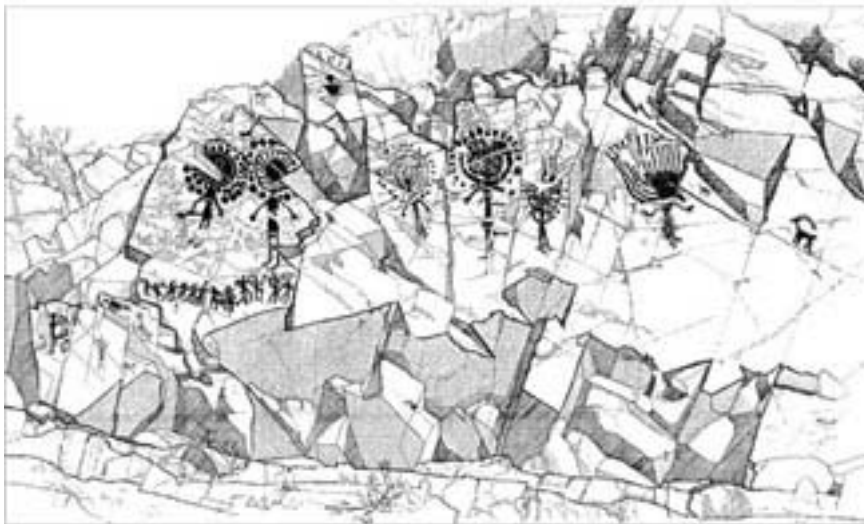

Fig 7 – Middle Bronze Age archer with a wolf mask

Fig. 1. "Pantheon" (the main scene with the solar images)

Fig 8 – ‘Pantheon’ of solar-headed deities (group IV, surface 118)

Fig 9 – Turkic warrior-standard bearers