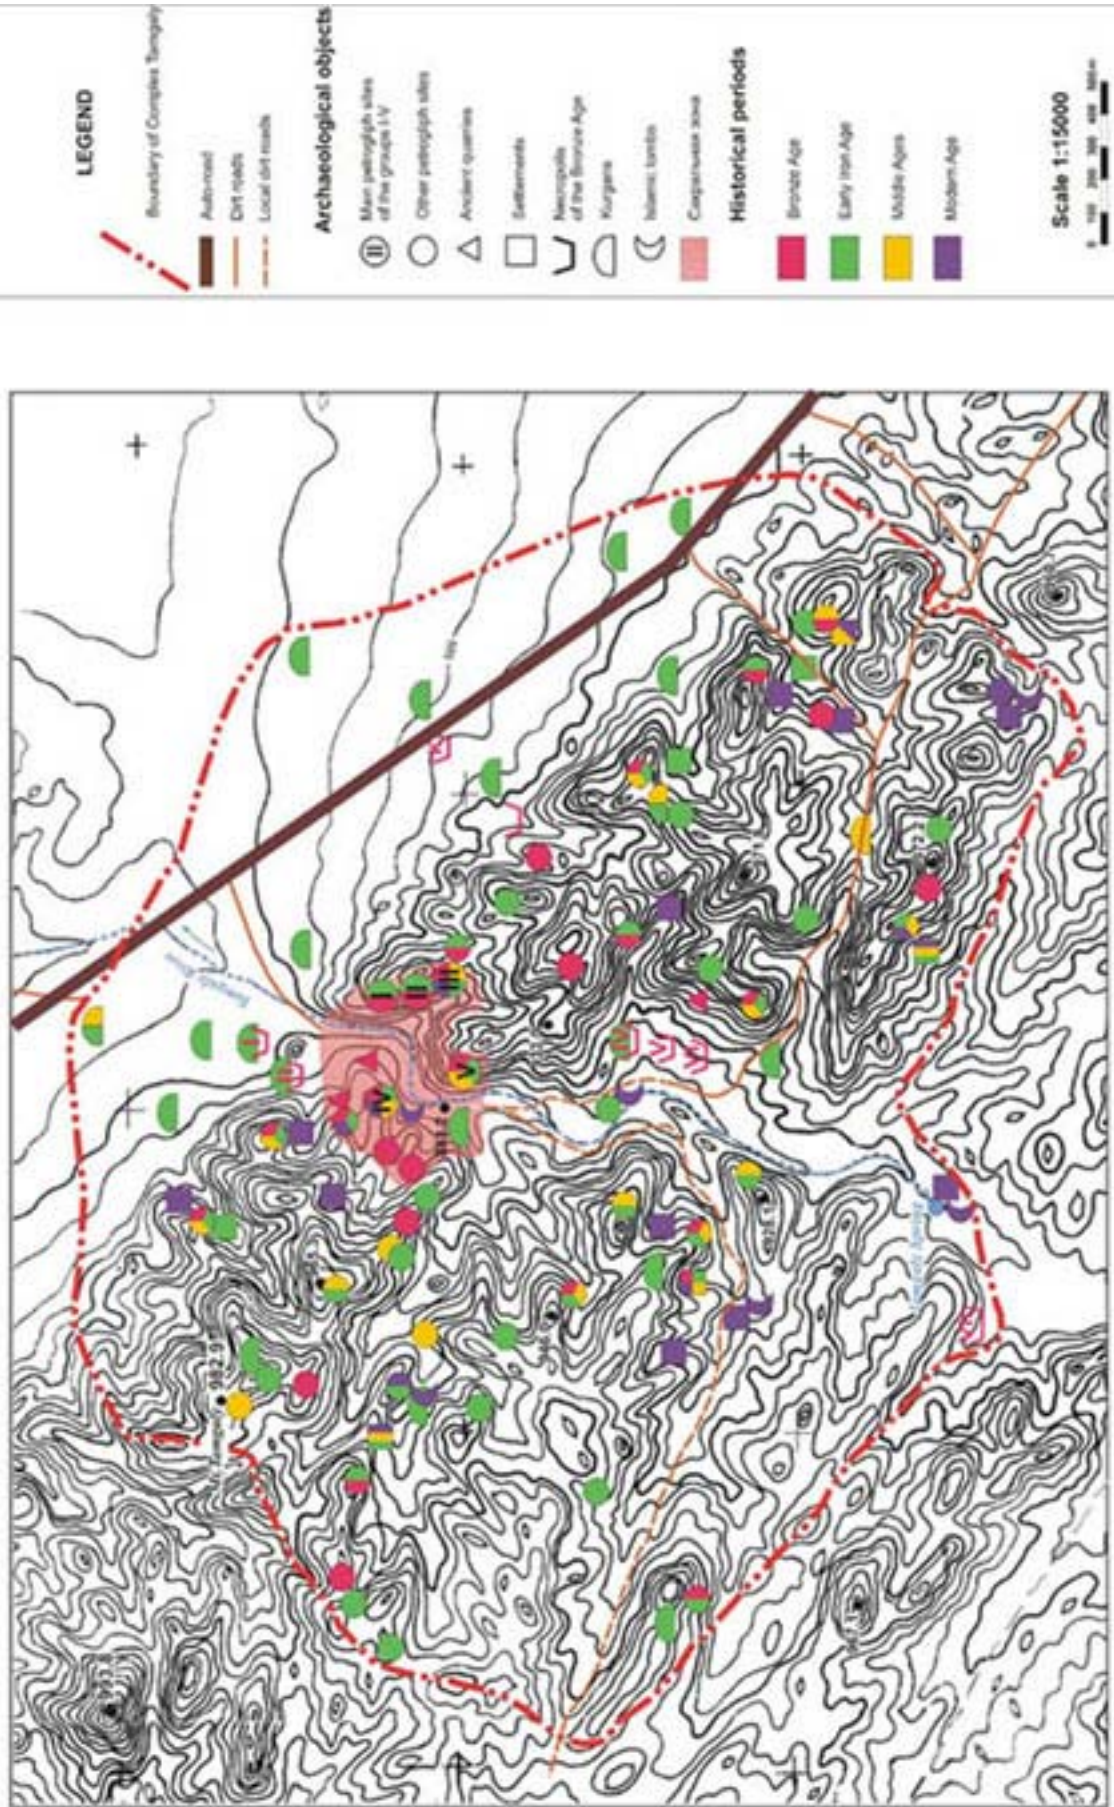

Tamgaly Figures

Fig 1 – Aerial view of the gorge of Tamgaly, showing the low-hill relief

Fig 2 – Aerial view of the gorge of Tamgaly, with river Tamgaly active

THE ARCHAEOLOGICAL MAP OF COMPLEX TAMGALY

Fig 3 – Geo-archaeological map of the Tamgaly complex

Fig 4 – Middle Bronze Age ‘Tamgaly type’ goats

Fig 5 – Middle Bronze Age calf in high-relief depicted inside a cow executed in low-relief (group III)

Fig 6 – Middle Bronze Age anthropomorphic solar deity standing on a bull (group III)

Fig 7 – Middle Bronze Age archer with a wolf mask

Fig. 1. "Pantheon" (the main scene with the solar images)

Fig 8 – ‘Pantheon’ of solar-headed deities (group IV, surface 118)

Fig 9 – Turkic warrior-standard bearers

Fig 10 – Bronze Age bull changed into the figure of a rider-warrior in the Medieval period (group III, surface 23)

Fig 11 – Turkic elephant with rider