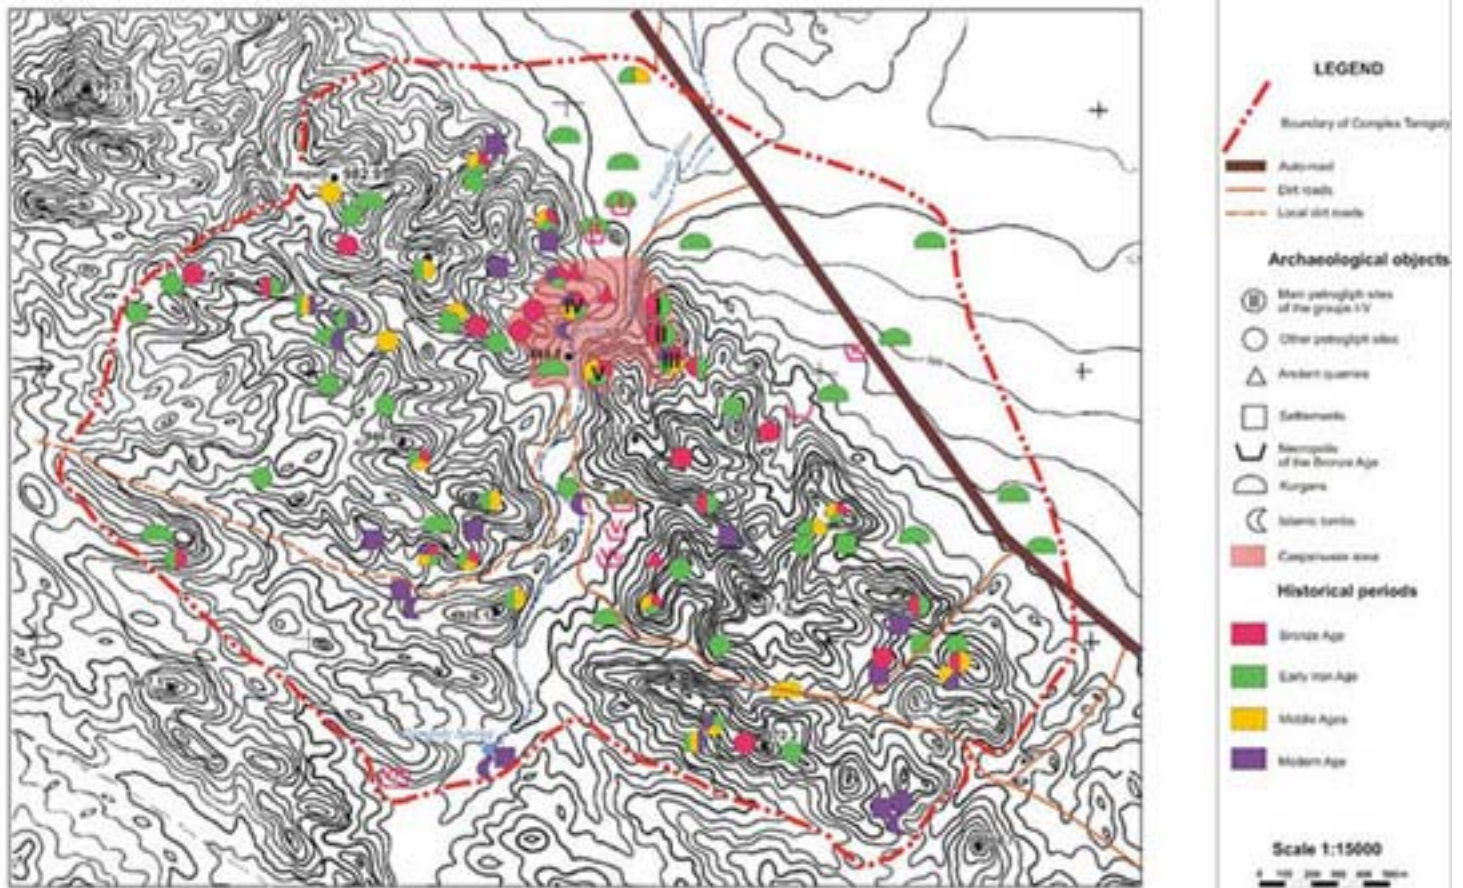

Tamgaly Figures

Fig 1 – Aerial view of the gorge of Tamgaly, showing the low-hill relief

Fig 2 – Aerial view of the gorge of Tamgaly, with river Tamgaly active

THE ARCHAEOLOGICAL MAP OF COMPLEX TAMGALY

Fig 3 – Geo-archaeological map of the Tamgaly complex

Fig 4 – Middle Bronze Age ‘Tamgaly type’ goats

Fig 5 – Middle Bronze Age calf in high-relief depicted inside a cow executed in low-relief (group III)

Fig 6 – Middle Bronze Age anthropomorphic solar deity standing on a bull (group III)

Fig 7 – Middle Bronze Age archer with a wolf mask

Fig. 1. "Pantheon" (the main scene with the solar images)

Fig 8 – ‘Pantheon’ of solar-headed deities (group IV, surface 118)

Fig 9 – Turkic warrior-standard bearers

Fig 10 – Bronze Age bull changed into the figure of a rider-warrior in the Medieval period (group III, surface 23)

Fig 11 – Turkic elephant with rider